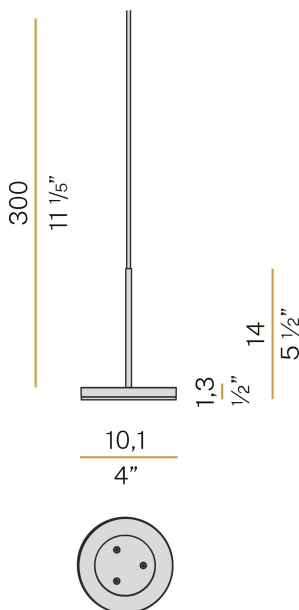

PANZERI

Bella

24V DC
M05219.011.0510

 mat brass

Data sheet

CODE	M05219.011.0510
SYSTEM POWER CONSUMPTION	4,5W
EFFICACY	97lm/W
LIGHT SOURCE	LED
LIGHT SOURCE LIFETIME	L80 (B10) 70.000h
COLOUR TEMPERATURE	2700K Ra>90
LIGHT DISTRIBUTION	diffused
POWER SUPPLY	24V DC
DRIVER	remote not included
NOMINAL LUMINOUS FLUX	460lm
LUMEN OUTPUT	388lm
EFFICIENCY	84.3%
WEIGHT	0,22 Kg
PROTECTION DEGREE	IP40
COLOUR TOLLERANCES	SDCM 3
PACKING DIMENSIONS (CM)	13,0 x 24,0 x 12,0

Multiple suspension lighting fixture for interiors, with direct light emission. Die-cast aluminium structure in white, black, bronze, mat brass or titanium polyacrylic paint. Modelled acrylic diffuser with mat finish. Aluminium closing disk in polyacrylic paint. Suspension kit with rod in brass tube in polyacrylic paint. 3m (118,1") long suspension and power cable in transparent PVC. Provided without power canopy, complete with cable clamp on the cable's free extremity.

Technical drawing

Polar diagram

PANZERI

Bella

Accessories / structure

YPL05207.015

Ivory pleated fabric lampshade, simple snap installation.